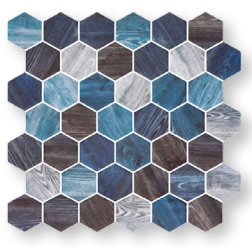

2" XL Hexagon Mosaic

Colors

Misty White

Venatino White Matte

Blend Cotton

Blend Fossil

Natureglass Black Matte

Natureglass White Matte

Hex Pattern 1

Hex Pattern 2

Yuma Matte

Yoar Matte

Palma

Nora

Lube

Jian Cream

Denver

Venatino White Matte

Inverno Grey

Woodland Indigo

Woodland Olden

Woodland Skyblue

Woodland Cloud

Satin Apollo

Satin Ares

Satin Artemis

Satin Dara

Satin Gaia

Satin Zeus

Packing Information

Size	Finish	Sheet Size	SF per Box	SF per Pallet	Pieces per Box
1" Hexagon Mosaic	Matte	0.95 SF	5.7048	N/A	N/A
2" XL Hexagon Mosaic	Matte	0.88 SF	5.2746	N/A	N/A
1" Hexagon Mosaic Pattern 1	Matte	0.74 SF	4.5210	N/A	N/A