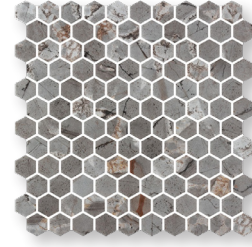

VETRO FLOOR

Satin Nora | 1" Hexagon

Satin Artemis | 2" XL Hexagon

Tile
of
Spain

MALINE TILE
ELEVATE YOUR SHOWROOM

malinetile.com

VETRO FLOOR

GLASS TILE

2" XL Hexagon Mosaic

Colors

Misty White

Venatino White Matte

Blend Cotton

Blend Fossil

Natureglass Black Matte

Natureglass White Matte

Hex Pattern 1

Hex Pattern 2

Yuma Matte

Yoar Matte

Palma

Nora

Lube

Jian Cream

Denver

Venatino White Matte

Inverno Grey

Woodland Indigo

Woodland Olden

Woodland Skyblue

Woodland Cloud

Satin Apollo