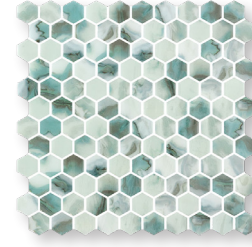

VETRO FLOOR

Satin Nora | 1" Hexagon

Satin Artemis | 2" XL Hexagon

Tile
of
Spain

MALINE TILE
ELEVATE YOUR SHOWROOM

malinetile.com

VETRO FLOOR

GLASS TILE

2" XL Hexagon Mosaic

Colors

Misty White

Venatino White Matte

Blend Cotton

Blend Fossil

Natureglass Black Matte

Natureglass White Matte

Hex Pattern 1

Hex Pattern 2

Yuma Matte

Yoar Matte

Palma

Nora

Lube

Jian Cream

Denver

Venatino White Matte

Inverno Grey

Woodland Indigo

Woodland Olden

Woodland Skyblue

Woodland Cloud

Satin Apollo