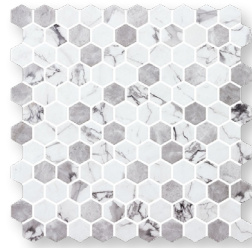

VETRO FLOOR

Satin Nora | 1" Hexagon

Satin Artemis | 2" XL Hexagon

Tile
of
Spain

MALINE TILE
ELEVATE YOUR SHOWROOM

malinetile.com

VETRO FLOOR

GLASS TILE

Technical Data

Finish	Matte
Application	Interior/Exterior
Frost Resistant	Yes
Recycled Material	98%
Stain Resistant	Class 5
Hardness	4 Mohs
Slip Resistant	R11

Lead Time

In Stock/Quick Ship

Sizes

1" Hexagon Mosaic

2" XL Hexagon Mosaic

Colors

Misty White

Venatino White Matte

Blend Cotton

Blend Fossil

Natureglass Black Matte

Natureglass White Matte

Denver

Venatino White Matte

Inverno Grey

Woodland Indigo

Woodland Olden

Woodland Skyblue

Woodland Cloud

Satin Apollo